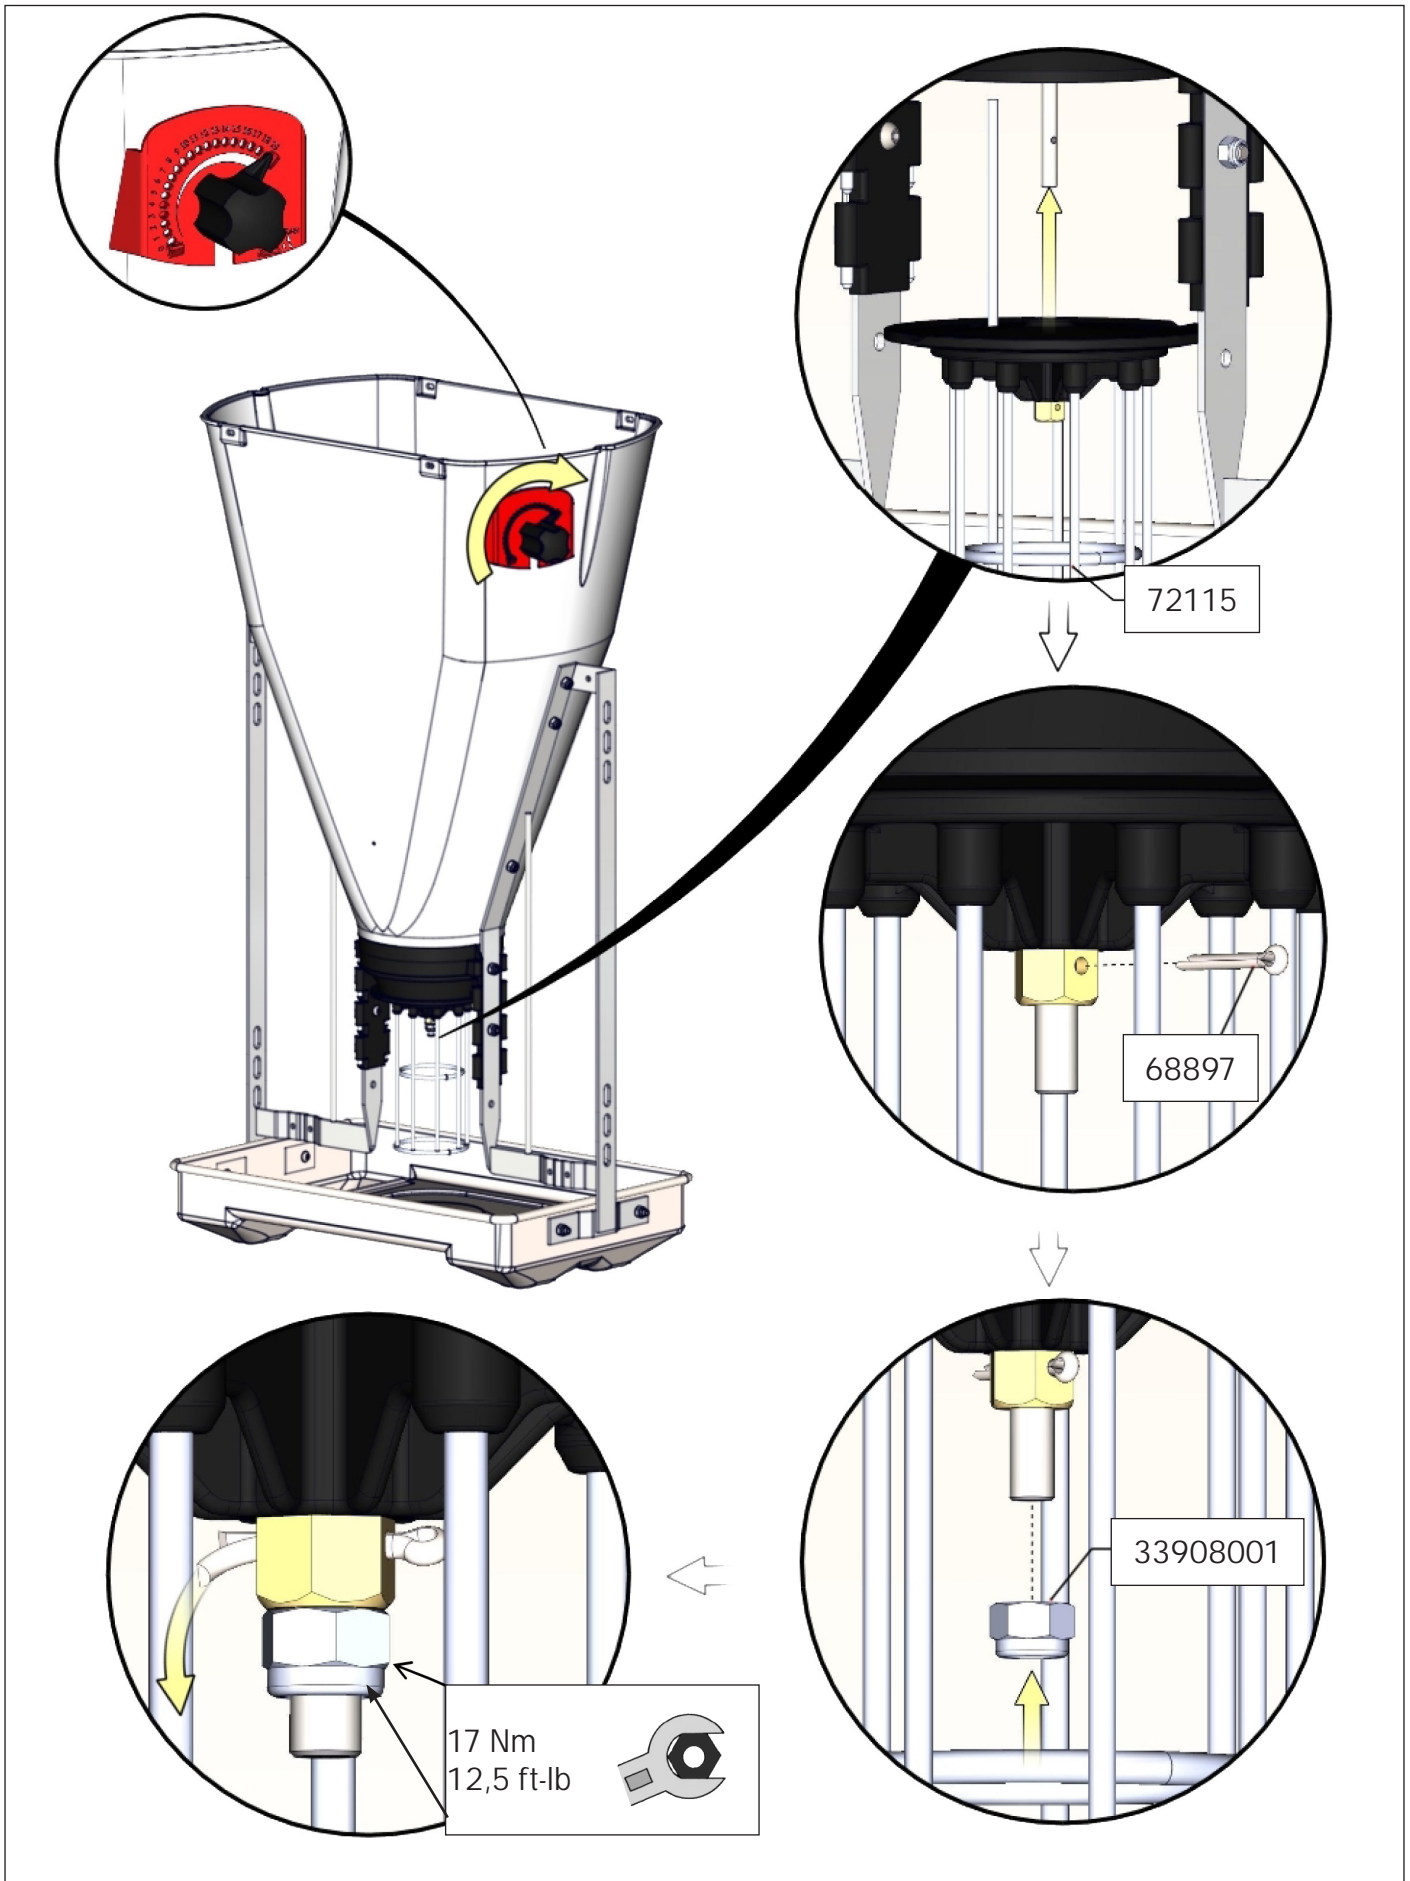

ASSEMBLY INSTRUCTION

7-120 kg

FUNKI | EGEBJERG

TUBE-O-MAT® VI+

The optimum feeder...

ACO FUNKI A/S
Kirkevænget 5
DK-7400 Herning

Tel. +45 9711 9600
www.acofunki.com
www.egebjerg.com

Danish Design | German Quality | Global Experience

TUBE-O-MAT® VI+ / WEANERS OR WEAN-TO-FINISH OR FINISHERS

1 pcs. Art no. 71007

OR

1 pcs. Art no. 71008

OR

1 pcs. Art no. 71009

1 pcs. Art no. 73710

1 pcs. Art no. 70711