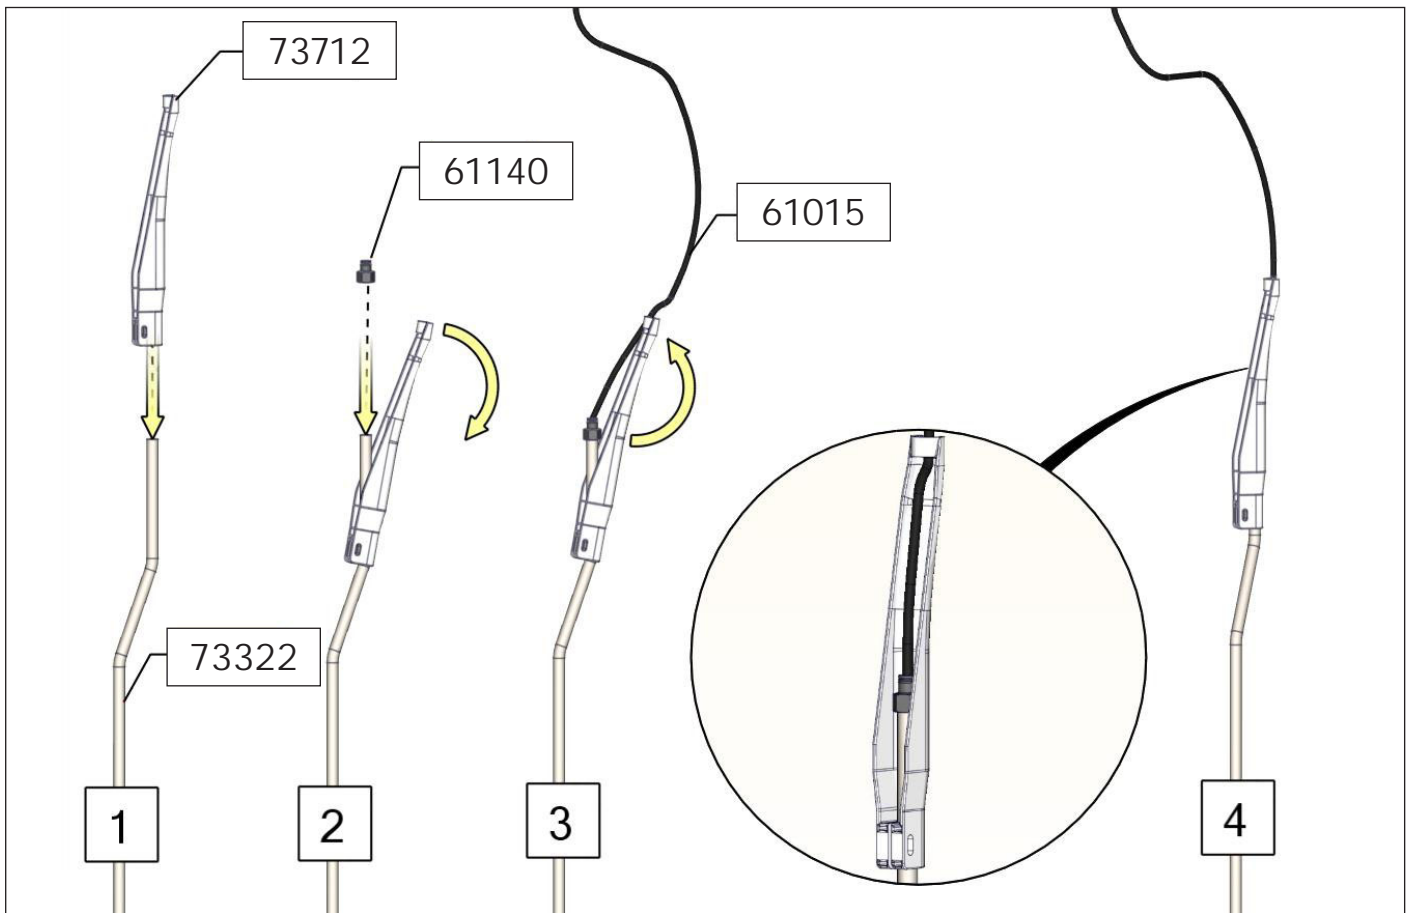

ASSEMBLY INSTRUCTION

7-120 kg

FUNKI | EGEBJERG

TUBE-O-MAT® VI+

The optimum feeder...

ACO FUNKI A/S
Kirkevænget 5
DK-7400 Herning

Tel. +45 9711 9600
www.acofunki.com
www.egebjerg.com

Danish Design | German Quality | Global Experience

TUBE-O-MAT® VI+ / WEANERS OR WEAN-TO-FINISH OR FINISHERS

1 pcs. Art no. 71007

OR

1 pcs. Art no. 71008

OR

1 pcs. Art no. 71009

1 pcs. Art no. 73710

1 pcs. Art no. 70711