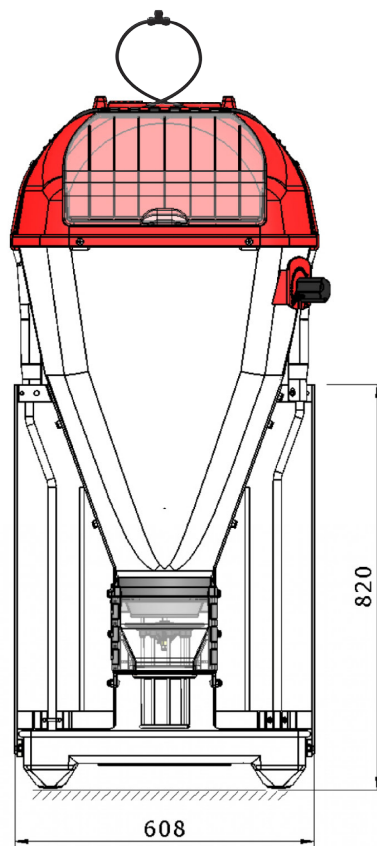

ASSEMBLY INSTRUCTION

7-120 kg

FUNKI | EGEBJERG

TUBE-O-MAT® VI+

The optimum feeder...

ACO FUNKI A/S
Kirkevænget 5
DK-7400 Herning

Tel. +45 9711 9600
www.acofunki.com
www.egebjerg.com

Danish Design | German Quality | Global Experience

TUBE-O-MAT® VI+ / WEANERS OR WEAN-TO-FINISH OR FINISHERS

1 pcs. Art no. 71007

OR

1 pcs. Art no. 71008

OR

1 pcs. Art no. 71009

1 pcs. Art no. 73710

1 pcs. Art no. 70711