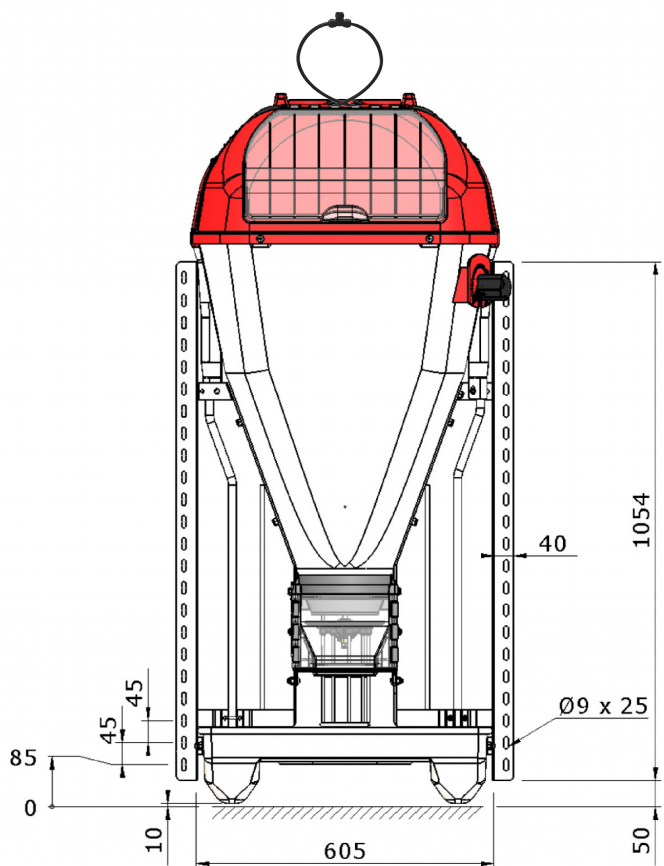

TUBE-O-MAT® VI+ / WEANERS OR WEAN-TO-FINISH OR FINISHERS

1 pcs. Art no. 71007

OR

1 pcs. Art no. 71008

OR

1 pcs. Art no. 71009

1 pcs. Art no. 73710

1 pcs. Art no. 70711